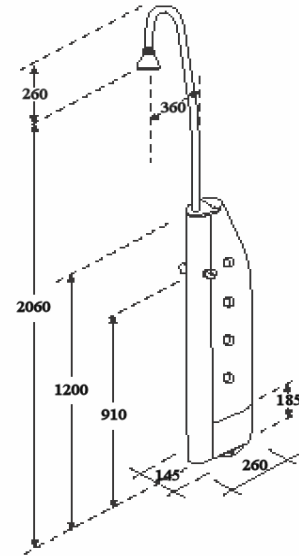

The Sola-Aqua Solar Shower

Water Tank: 4.88 gallons (18.5 ltr.)

Fittings: Cold and Warm Water.

Sprinkler Rose: Swivelling.

Location:
Sheltered from the wind and sunny.

Operation Pressure:
Max. 5 bar.

Weight:
Empty: 22 Pounds.
Full: 63.8 Pounds.

Material:
Shower case: V2A.
Tank: Polythene.

Connection: Cold water
.5" Garden or
.5" Outer thread.

Fixing:
Good stability through own weight,
in addition 2 plastic dowels M8 x 50 with high-grade steel screws
M10 x 50.

Packing: About 0.08 m³